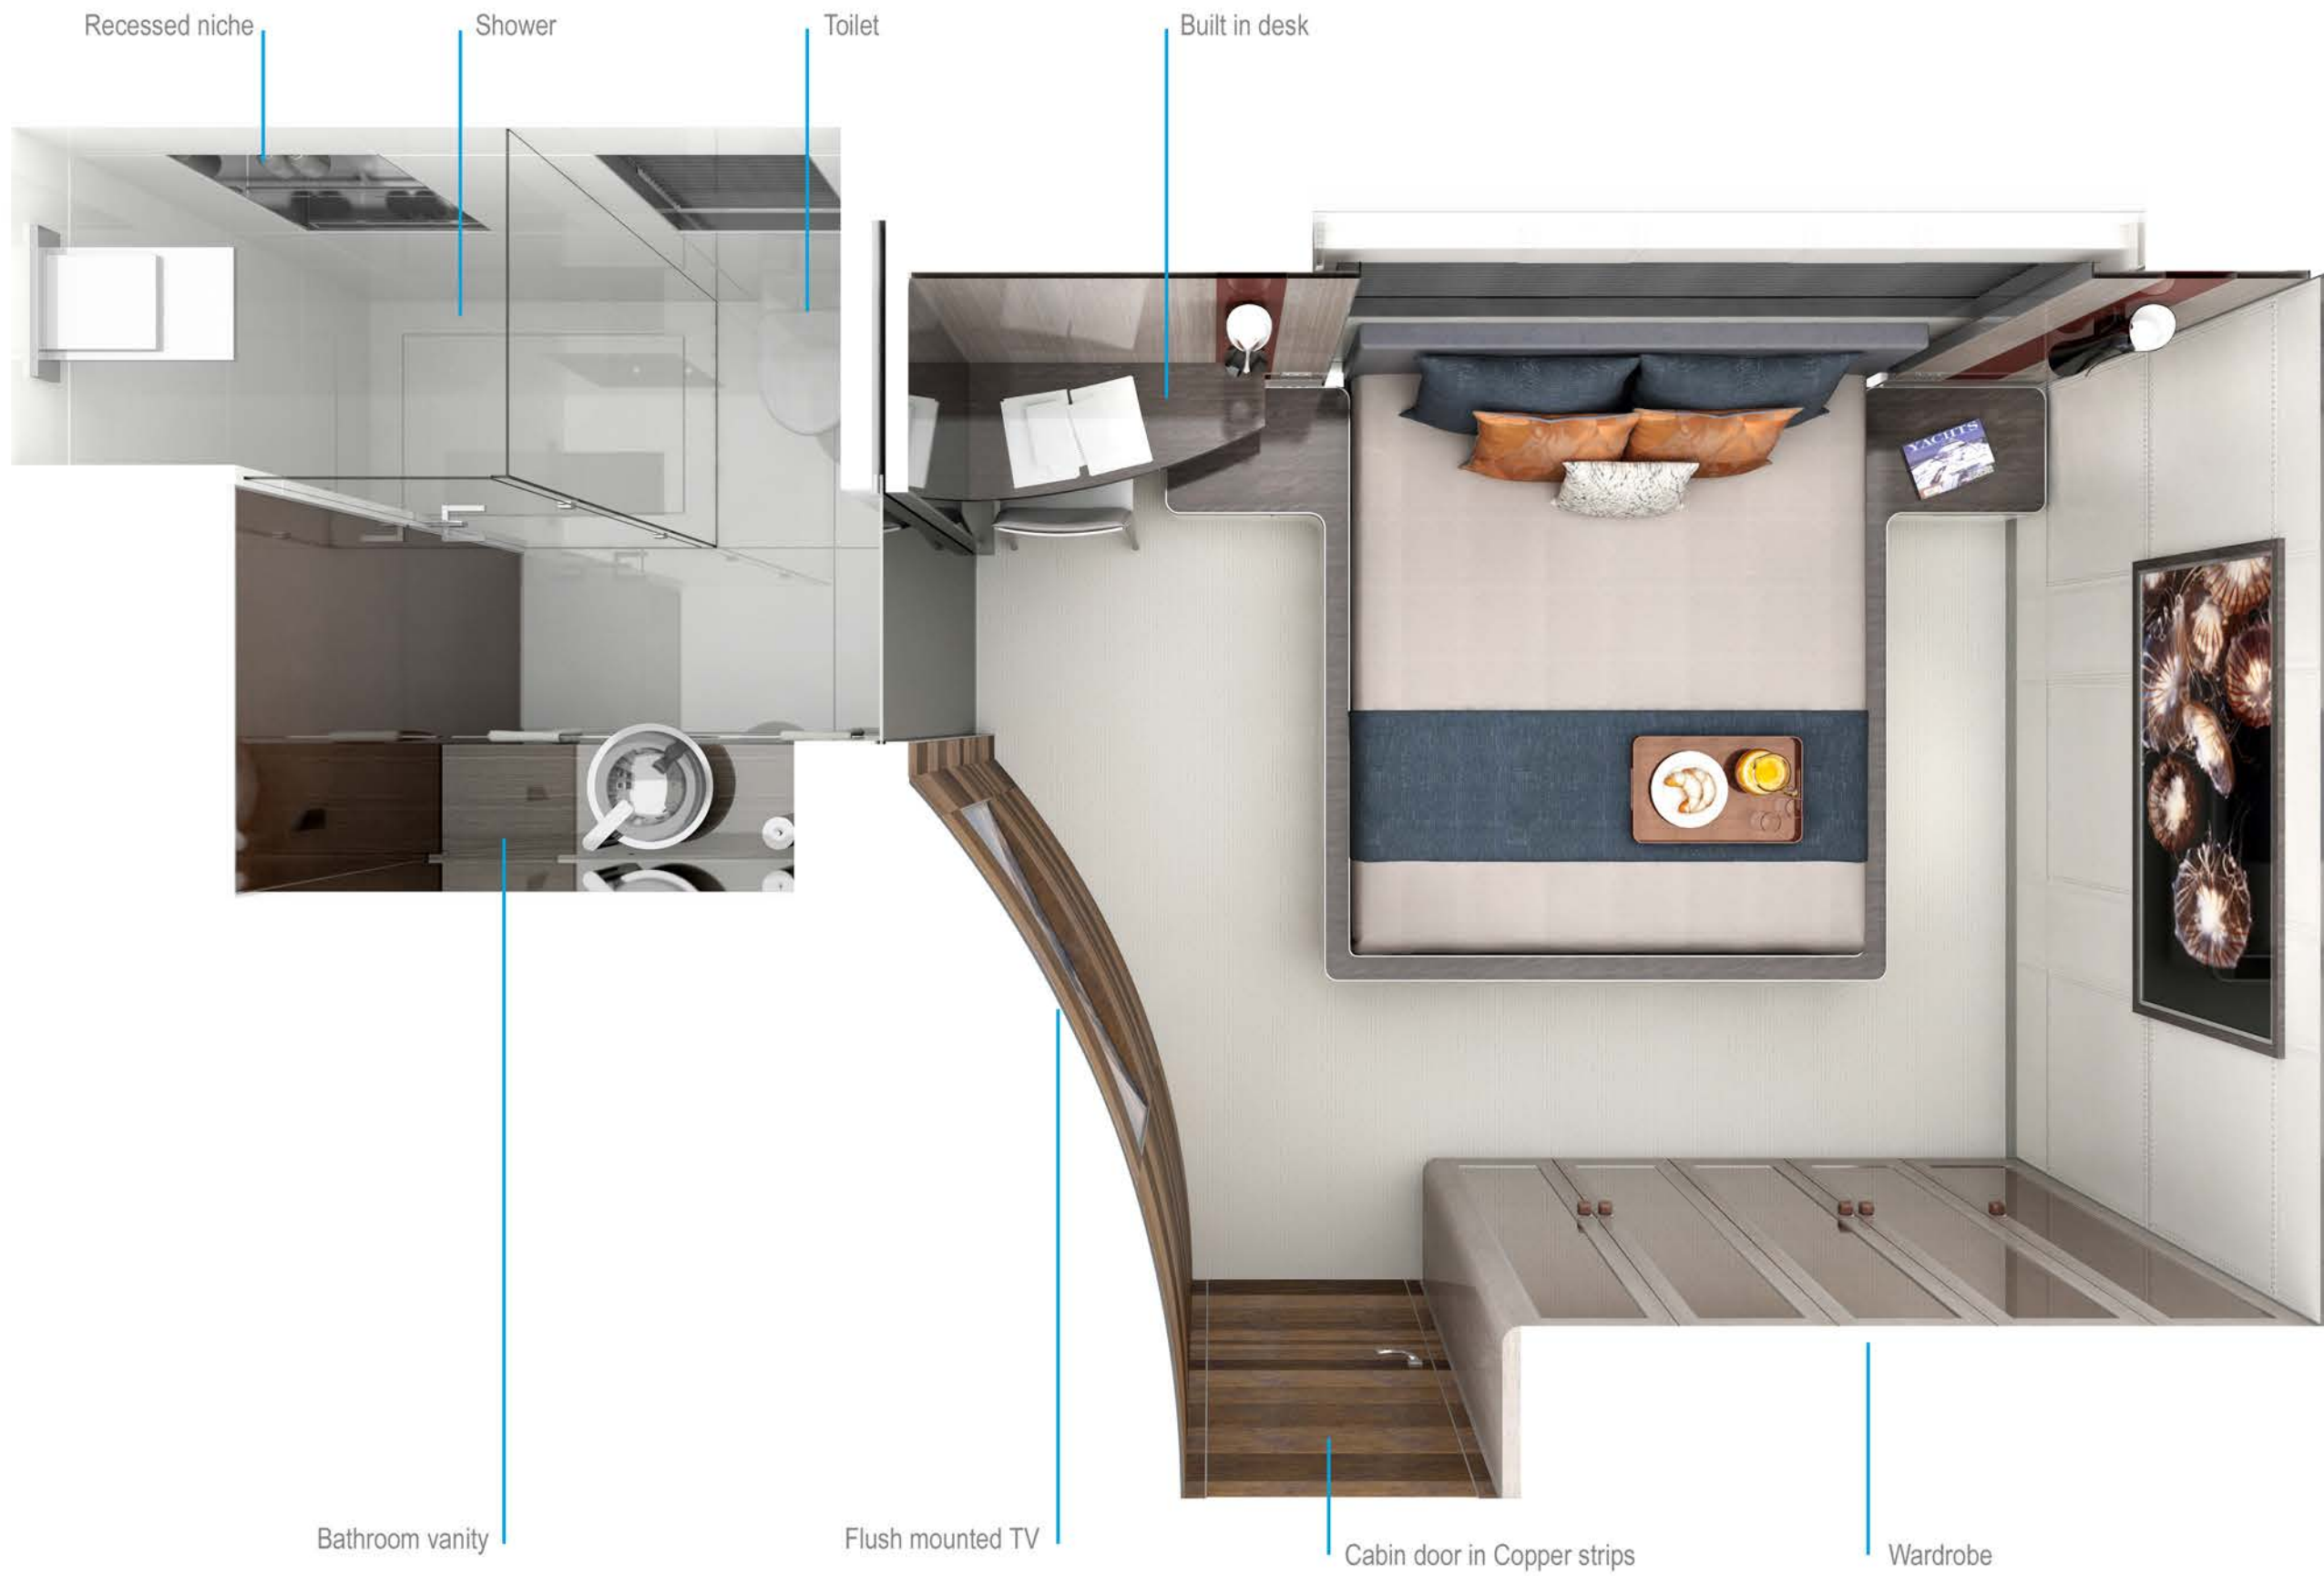

Bilgin 48m | Lower Deck | Fwd Guest Cabin

Bilgin 48m | Lower Deck | Fwd Guest Cabin

Stitched leather to deckhead panels with feature lighting

Flush TV on leather bulkhead

Ensuite bathroom

Custom made carpet

Copper stirp detail with curve to deckhead

Electric Venetian blinds to windows

Wall Lights

Fabric headboard

Built-in leather bedside tables with wood top, with hidden electrical sockets

Bilgin 48m | Lower Deck | Fwd Guest Cabin

Curve feature from bulkhead to deckhead

Artwork

Stitched leather to deckhead panels with feature lighting

Mirror with copper mesh feature glass to wardrobe doors

Copper & glass handles to wardrobe doors

Various colour hair on hide leather

Bilgin 48m | Lower Deck | Fwd Guest Cabin

Bilgin 48m | Lower Deck | Fwd Guest Cabin Bathroom

Bilgin 48m | Lower Deck | Fwd Guest Cabin Bathroom

Bilgin 48m | Lower Deck | Fwd Guest Cabin Bathroom

Wood veneer to deckhead