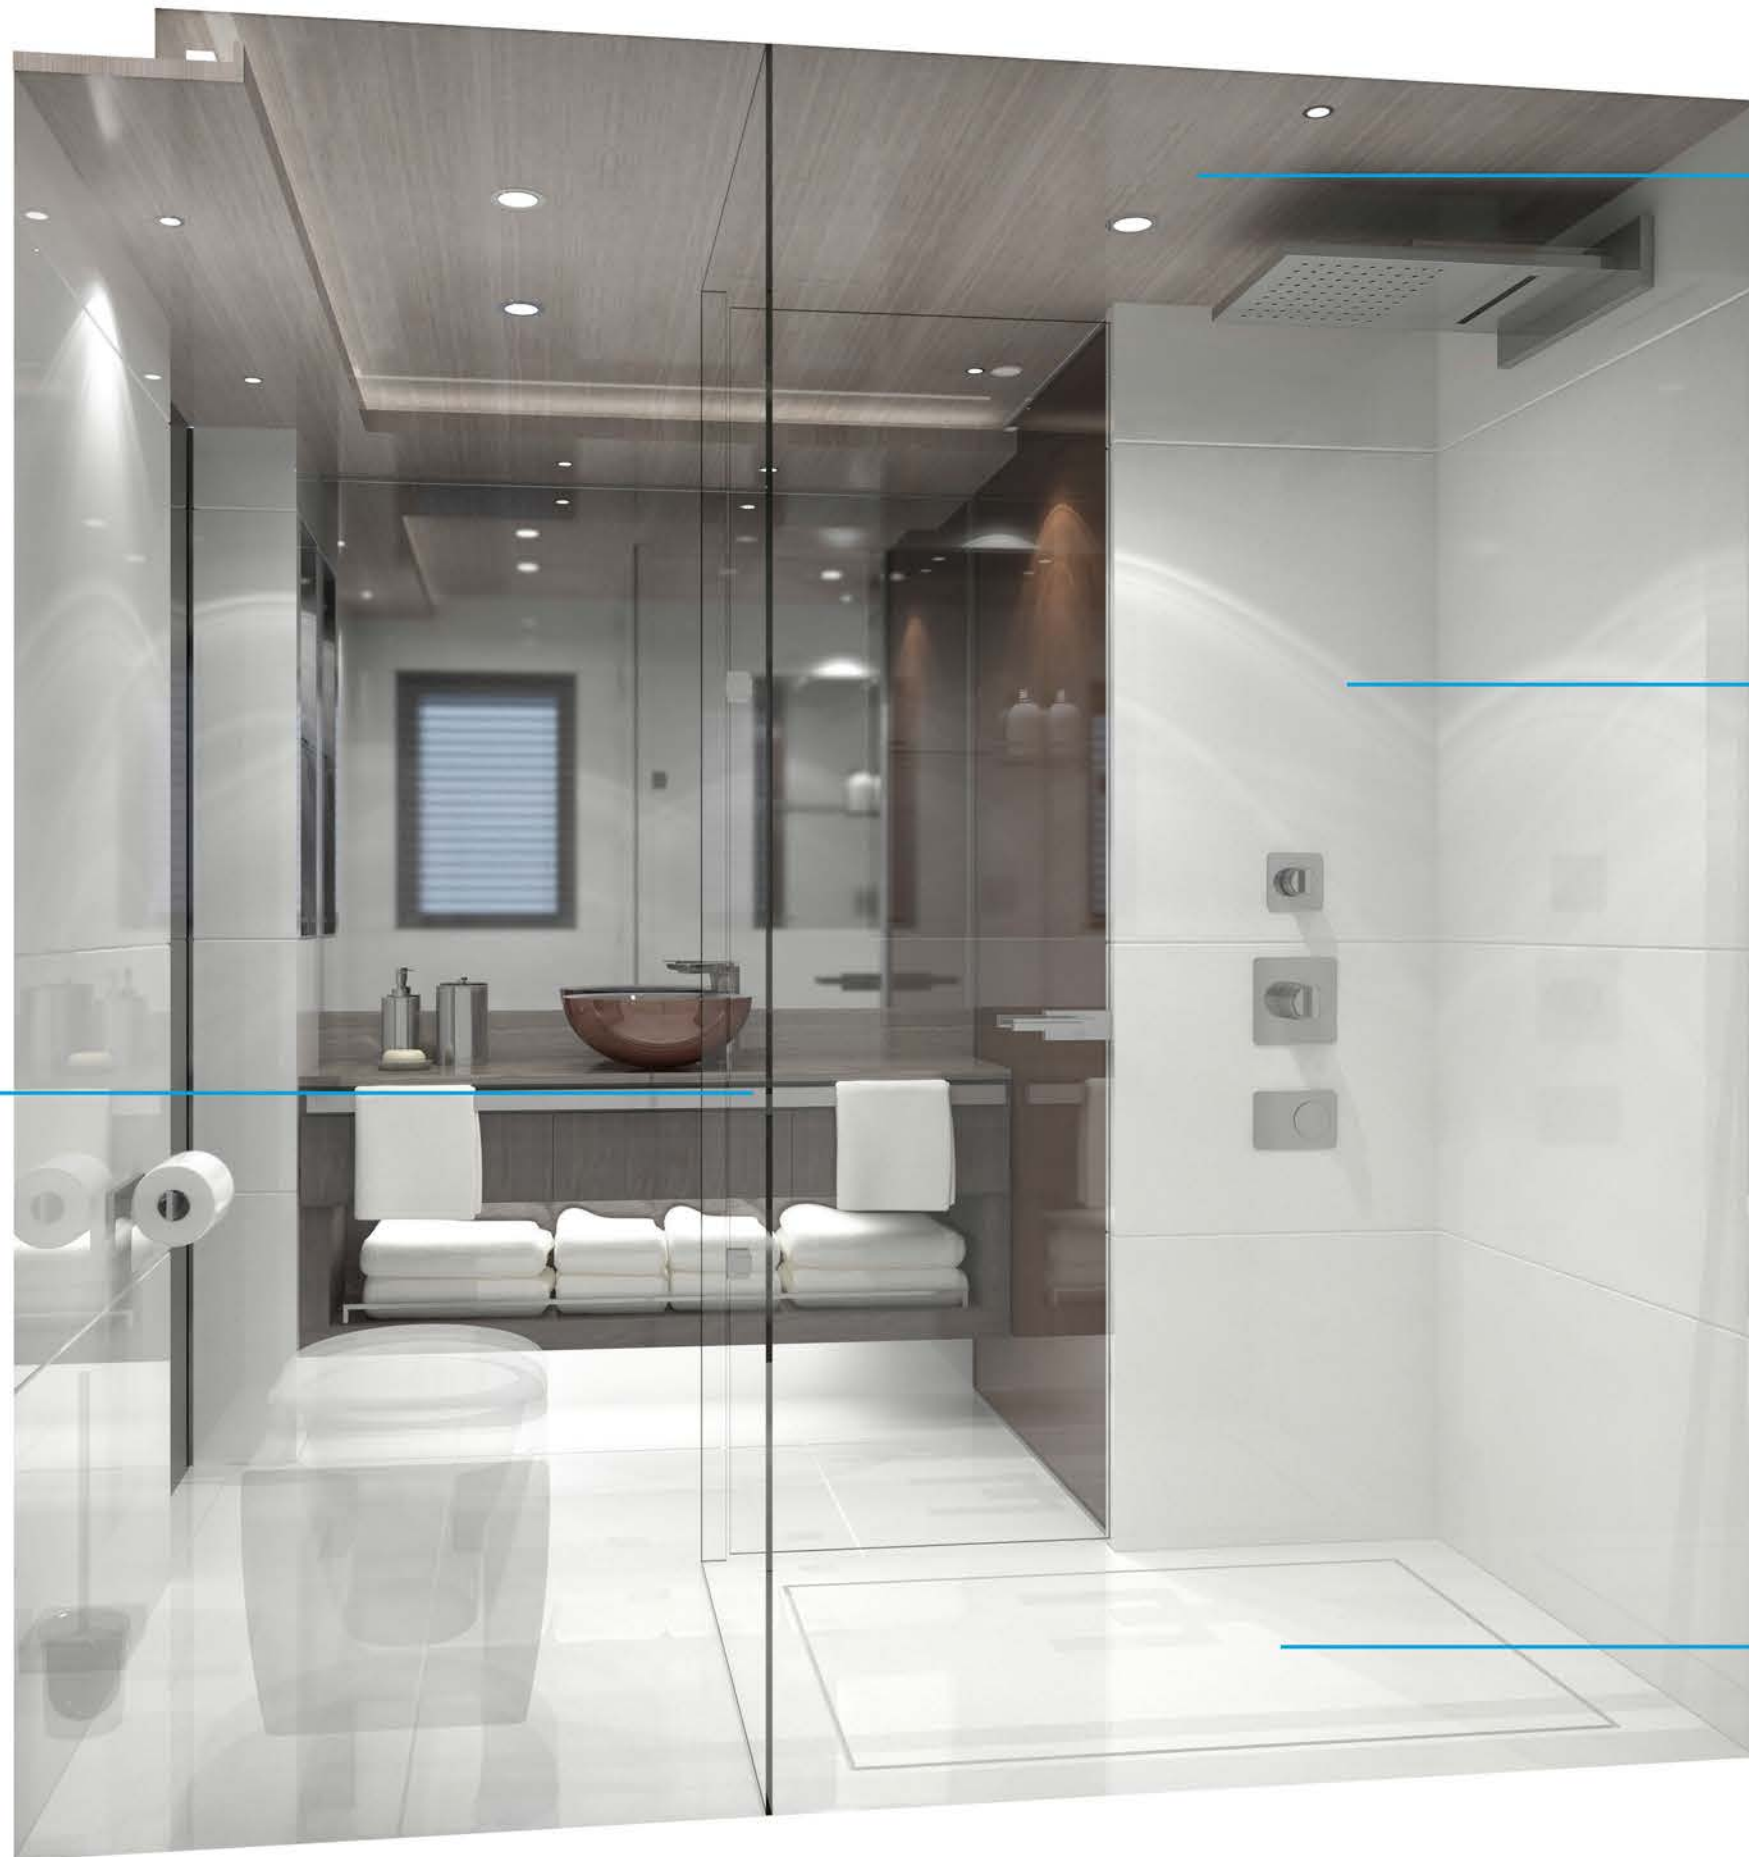

Bilgin 48m | Lower Deck | Fwd Guest Cabin Bathroom

Wood veneer to deckhead

White marble to walls

Clear glass to shower

White marble to floors

Bilgin 48m | Lower Deck | Fwd Guest Cabin Bathroom